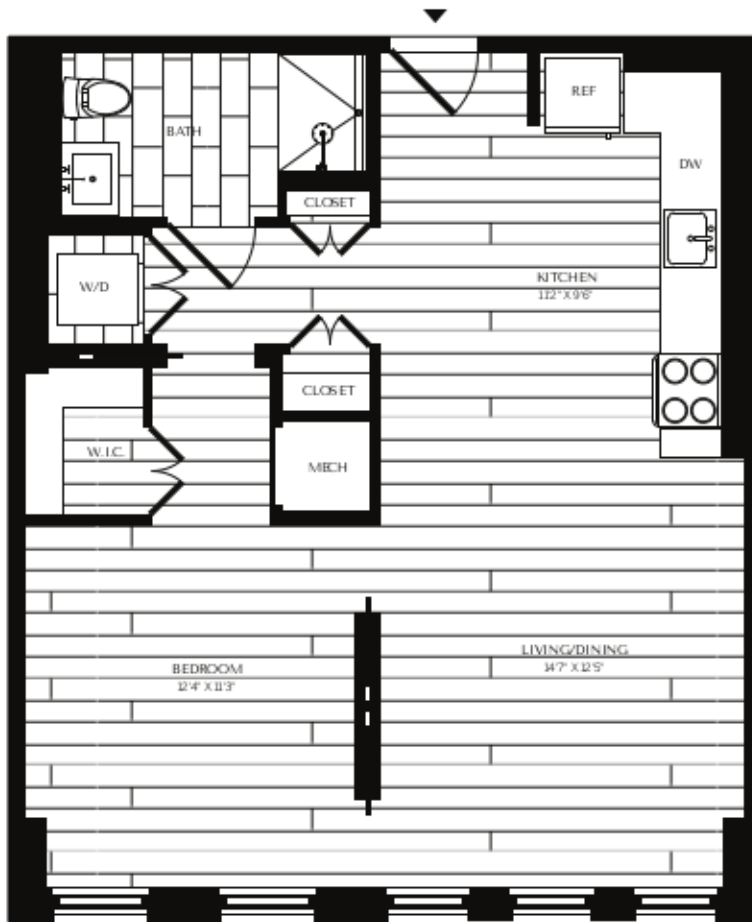

APARTMENT 1BR 26

1 BEDROOM / 1 BATHROOM

SQ. FT. 750

RENT

DATE AVAILABLE

Square footage displayed is approximate and may vary slightly. Rental rates, availability, lease terms, deposits, apartment features and specials are subject to change without notice. Details and dimensions may differ from actual plans.