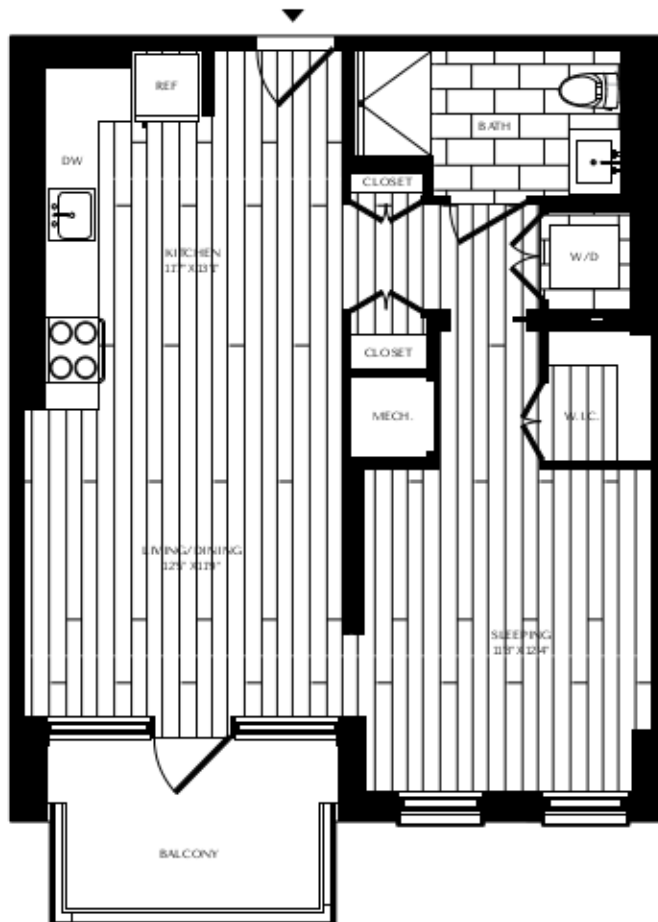

APARTMENT 1BR 30

1 BEDROOM / 1 BATHROOM

SQ. FT. 714

RENT

DATE AVAILABLE

Square footage displayed is approximate and may vary slightly. Rental rates, availability, lease terms, deposits, apartment features and specials are subject to change without notice. Details and dimensions may differ from actual plans.