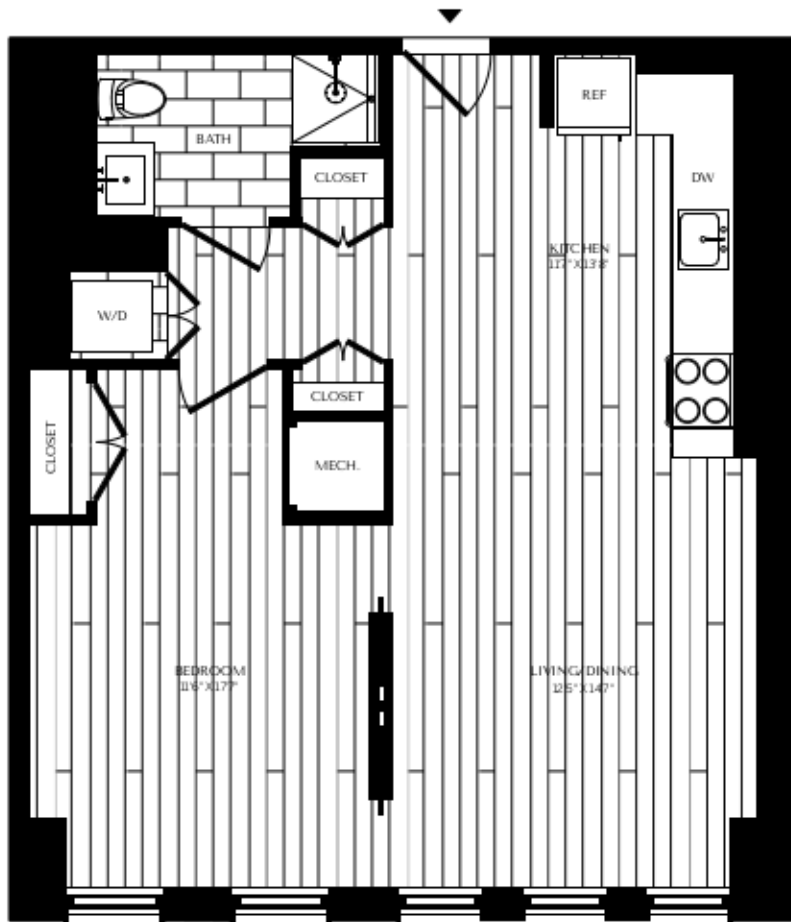

APARTMENT 1BR 31

1 BEDROOM / 1 BATHROOM

SQ. FT. 750

RENT

DATE AVAILABLE

Square footage displayed is approximate and may vary slightly. Rental rates, availability, lease terms, deposits, apartment features and specials are subject to change without notice. Details and dimensions may differ from actual plans.