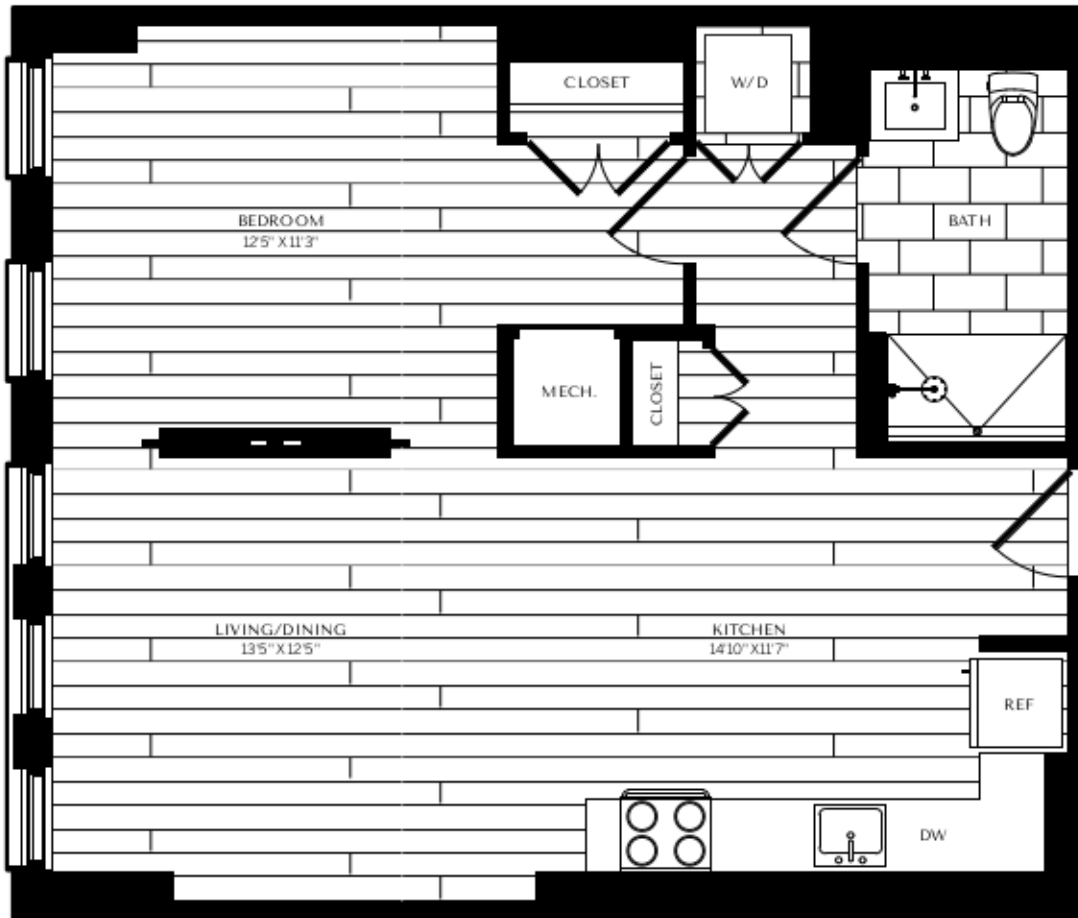

APARTMENT 1BR 36

1 BEDROOM / 1 BATHROOM

SQ. FT. 750

RENT

DATE AVAILABLE

Square footage displayed is approximate and may vary slightly. Rental rates, availability, lease terms, deposits, apartment features and specials are subject to change without notice. Details and dimensions may differ from actual plans.