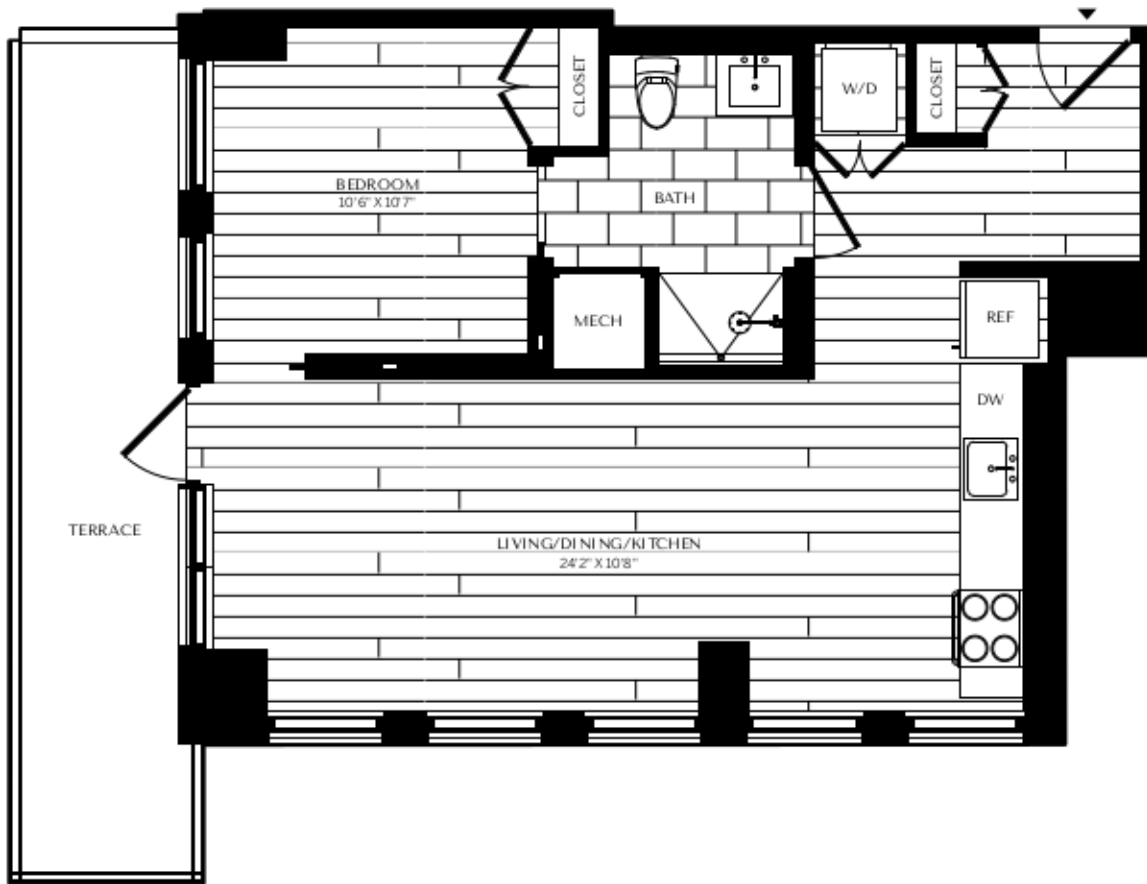

# APARTMENT 1BR 8

1 BEDROOM / 1 BATHROOM

SQ. FT. 692

RENT

DATE AVAILABLE

Square footage displayed is approximate and may vary slightly. Rental rates, availability, lease terms, deposits, apartment features and specials are subject to change without notice. Details and dimensions may differ from actual plans.