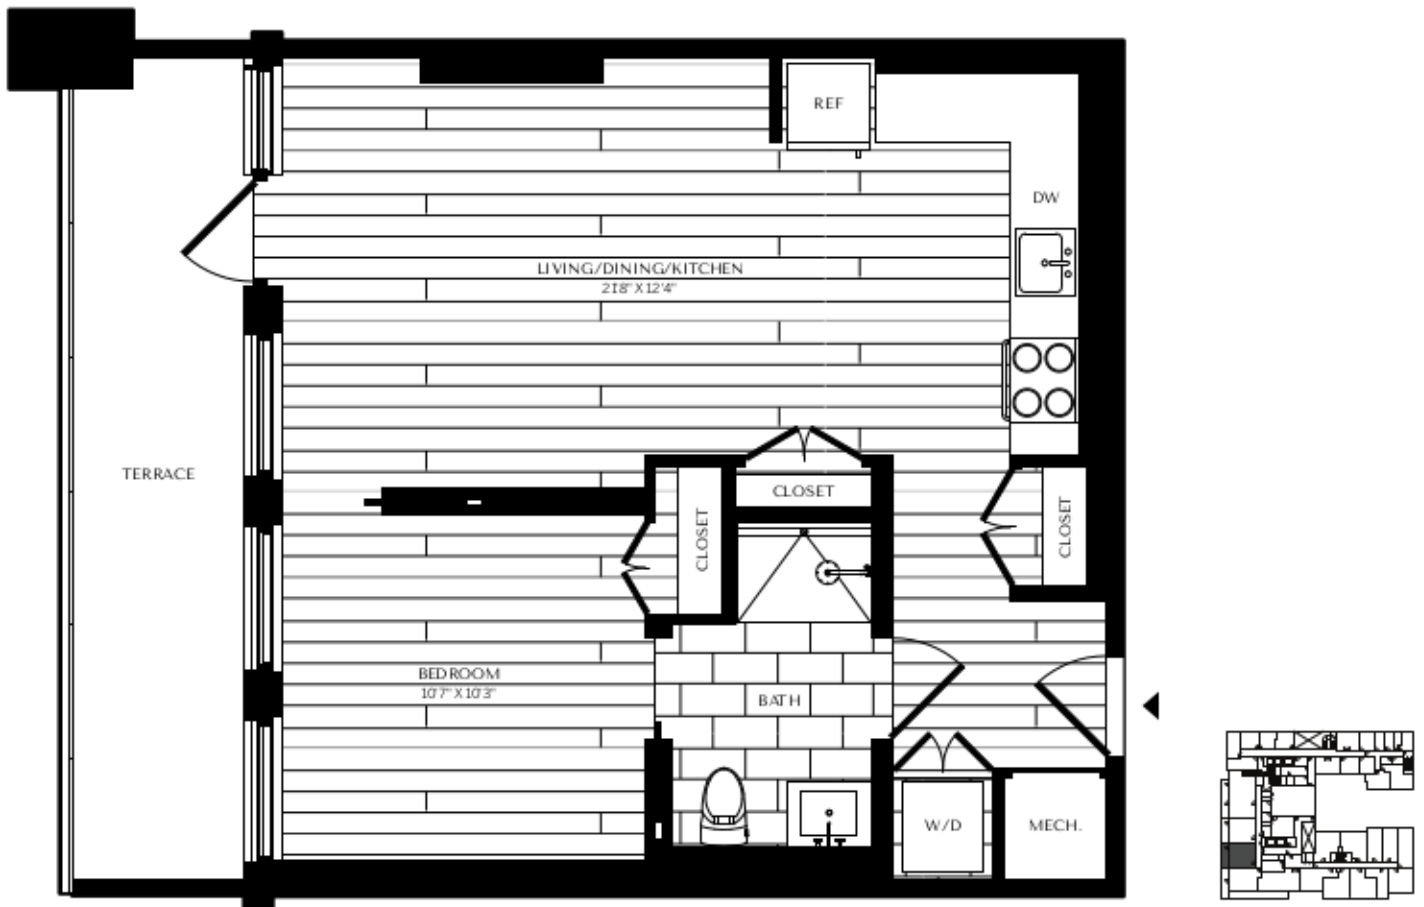

# APARTMENT 1BR 9

1 BEDROOM / 1 BATHROOM

SQ. FT. 645

RENT

DATE AVAILABLE

Square footage displayed is approximate and may vary slightly. Rental rates, availability, lease terms, deposits, apartment features and specials are subject to change without notice. Details and dimensions may differ from actual plans.