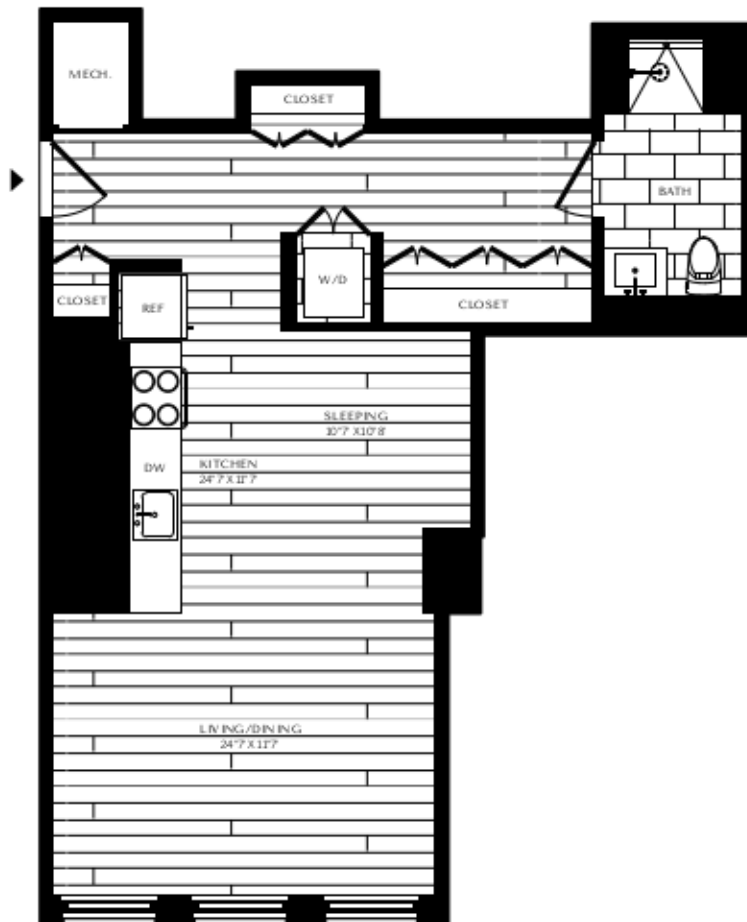

# APARTMENT JUNIOR 1BR 8

1 BEDROOM / 1 BATHROOM

SQ. FT. 655

RENT

DATE AVAILABLE

Square footage displayed is approximate and may vary slightly. Rental rates, availability, lease terms, deposits, apartment features and specials are subject to change without notice. Details and dimensions may differ from actual plans.